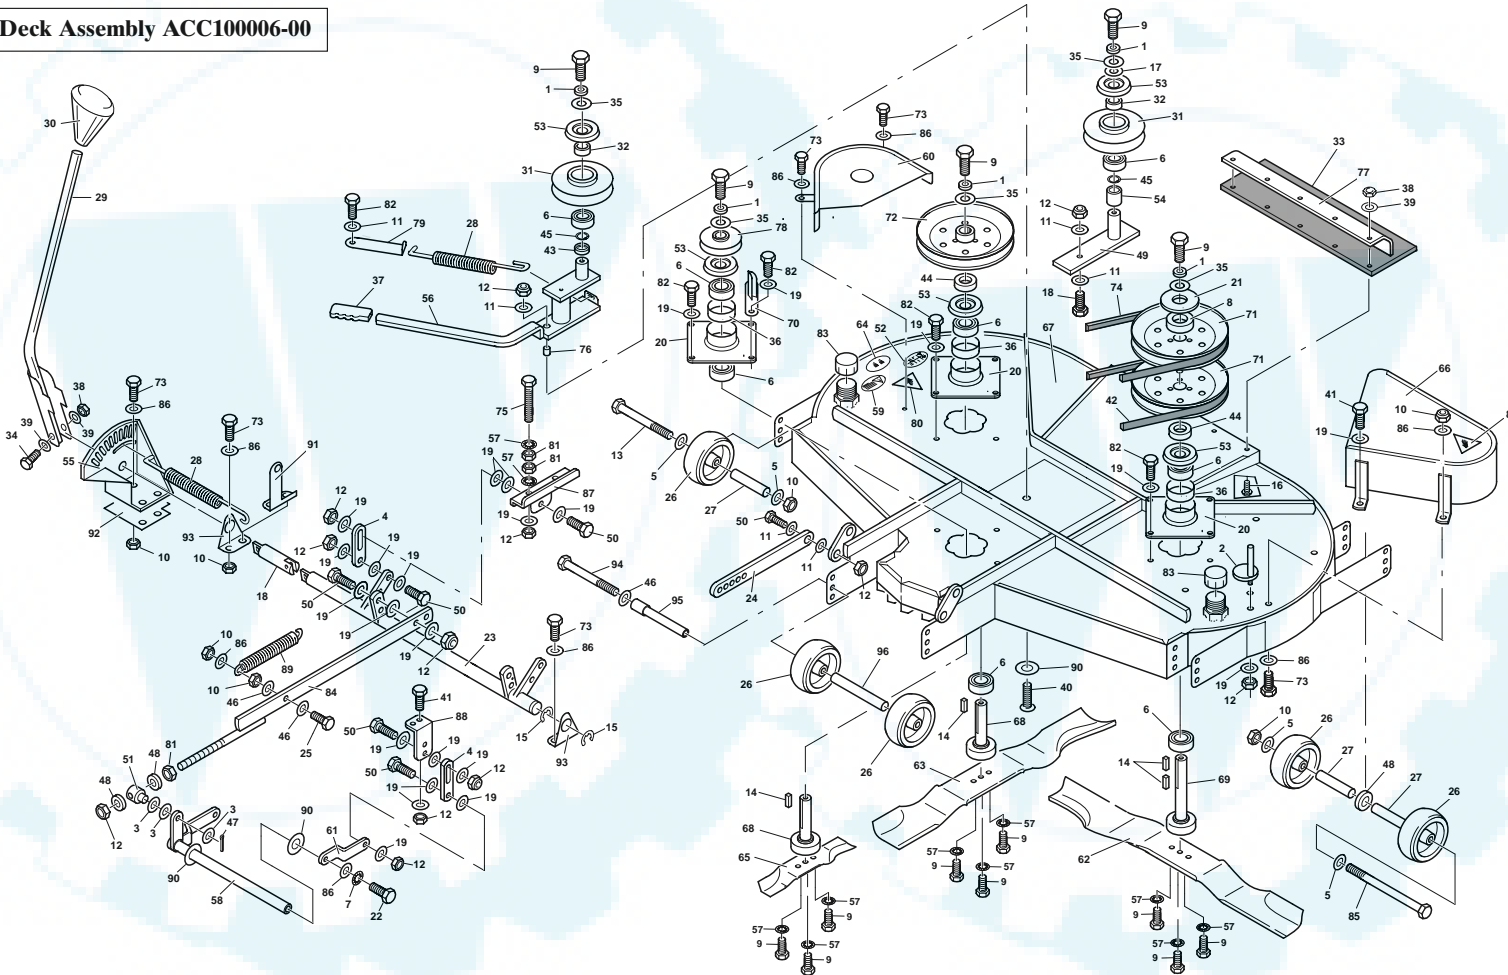

48" (122cm) Contra-Rotating Cutter Deck

T1800/48 Deck Assembly ACC10006-00

A L L Y E A R R O U N D P E R F O R M A N C E